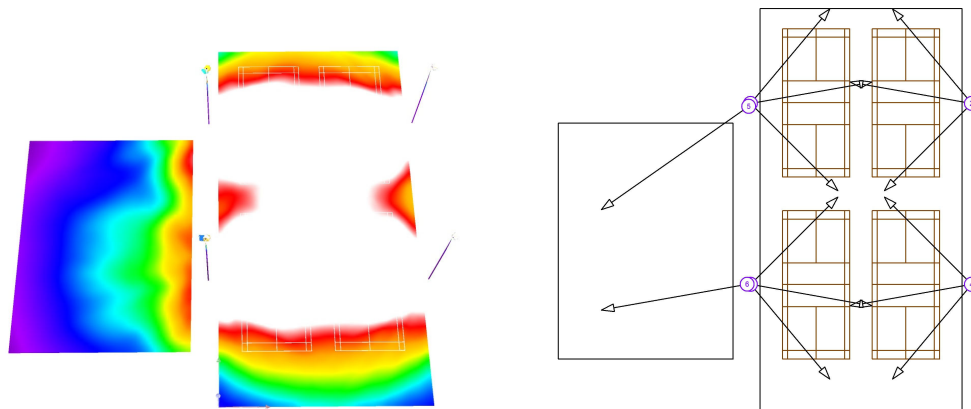

The Solution

Our RT410FL-260W sports lighting, coupled with a control system to allow for scheduling and remote on/off from a computer or smart device was the exact product needed to achieve the desired light levels and ease of controllability.