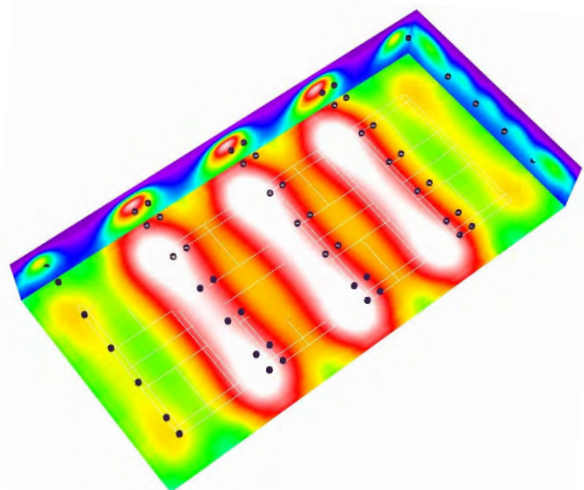

The Solution

Our MNS-HB-90W recreation series high bay was the exact product needed to achieve the desired results.