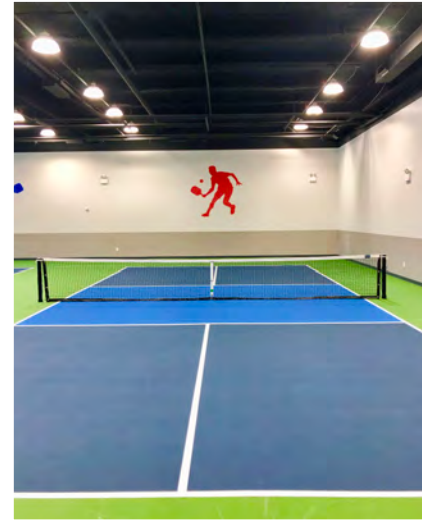

The Results

Mledtech approaches each project as a unique opportunity to exceed the customers', the players' and the observers' expectations in terms of improved lighting delivered, improved visual comfort and operational savings. Our process steps help streamline this effort. We will meet directly with financial decision makers to go over final proposal in detail. Mledtech will work with the customer's contractor to provide them with detailed computer aiming points which can be set while on the ground.