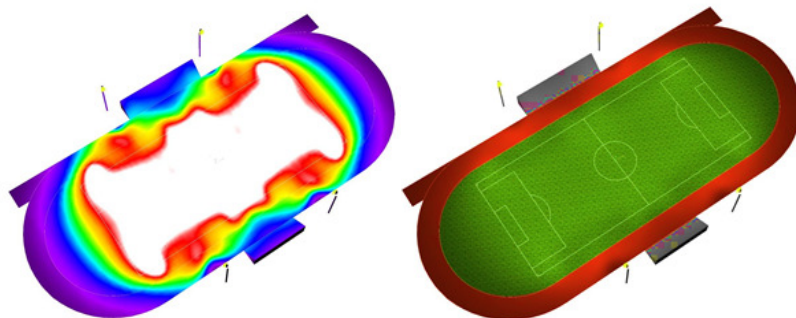

Bohemia Manor High School

Case Study

Previous System:
(40) 1500W
Metal Halide
Flood Lights

Mledtech System:
(48) FL9M-630W
Performance Series
Sports Lights

Customer Profile

Bohemia Manor High School is a public school operated by Cecil County Public Schools located approximately one mile south of the small town of Chesapeake City in Cecil County, MD. This is a small school of 685 students which shares its campus with Bohemia Manor Middle School. The school is also known by the nickname "Bo Manor."

Scope of Work

The original lighting at the "Bo Manor" field was inefficient, under lit, and hassle to maintain. Also, the specifications of the project required use of the existing poles and structures.

The Solution

A precision photometric design was completed to ensure that the design specifications were met. The design called for replacement (40 total) of the existing 1500W MH light fixtures to (48 total) of our FL9M -630W LED performance sports lights.