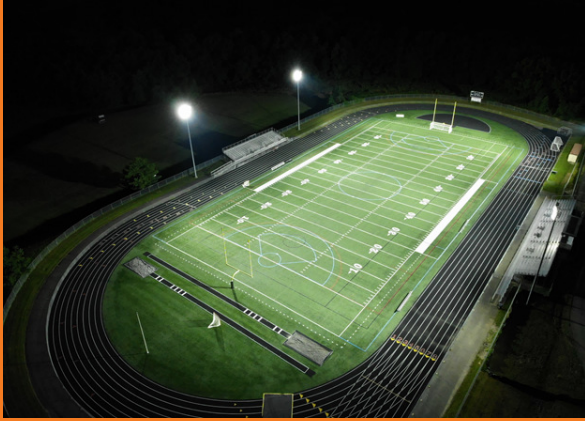

The Results

Bohemia Manor High School
(48) Mledtech FL9M-630W LED Sports Lights
30FC Average
Uniformity 0.73