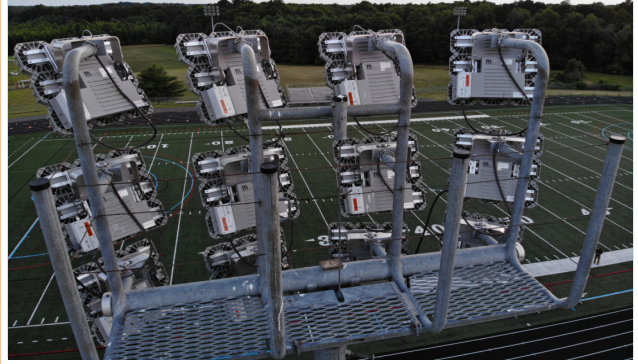

FL9M-630W Performance Sports Lights

Existing 1500W HID Light Fixture